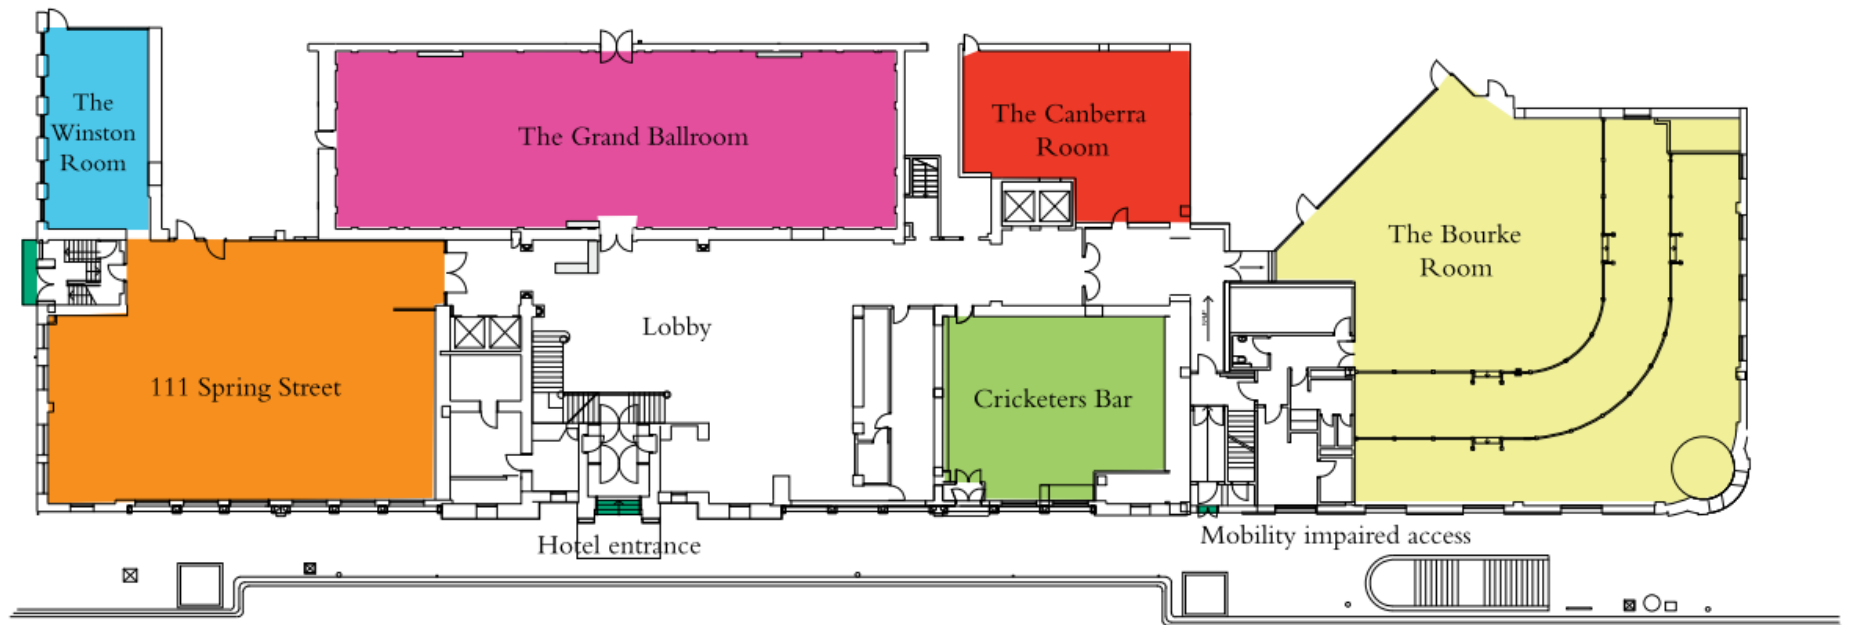

1883

THE WINDSOR
MELBOURNE

- | | | | |
|---|--------------------|---|-----------------|
|  | The Winston Room |  | Cricketers Bar |
|  | The Grand Ballroom |  | The Bourke Room |
|  | The Canberra Room |  | Emergency Exits |
|  | 111 Spring Street | | |